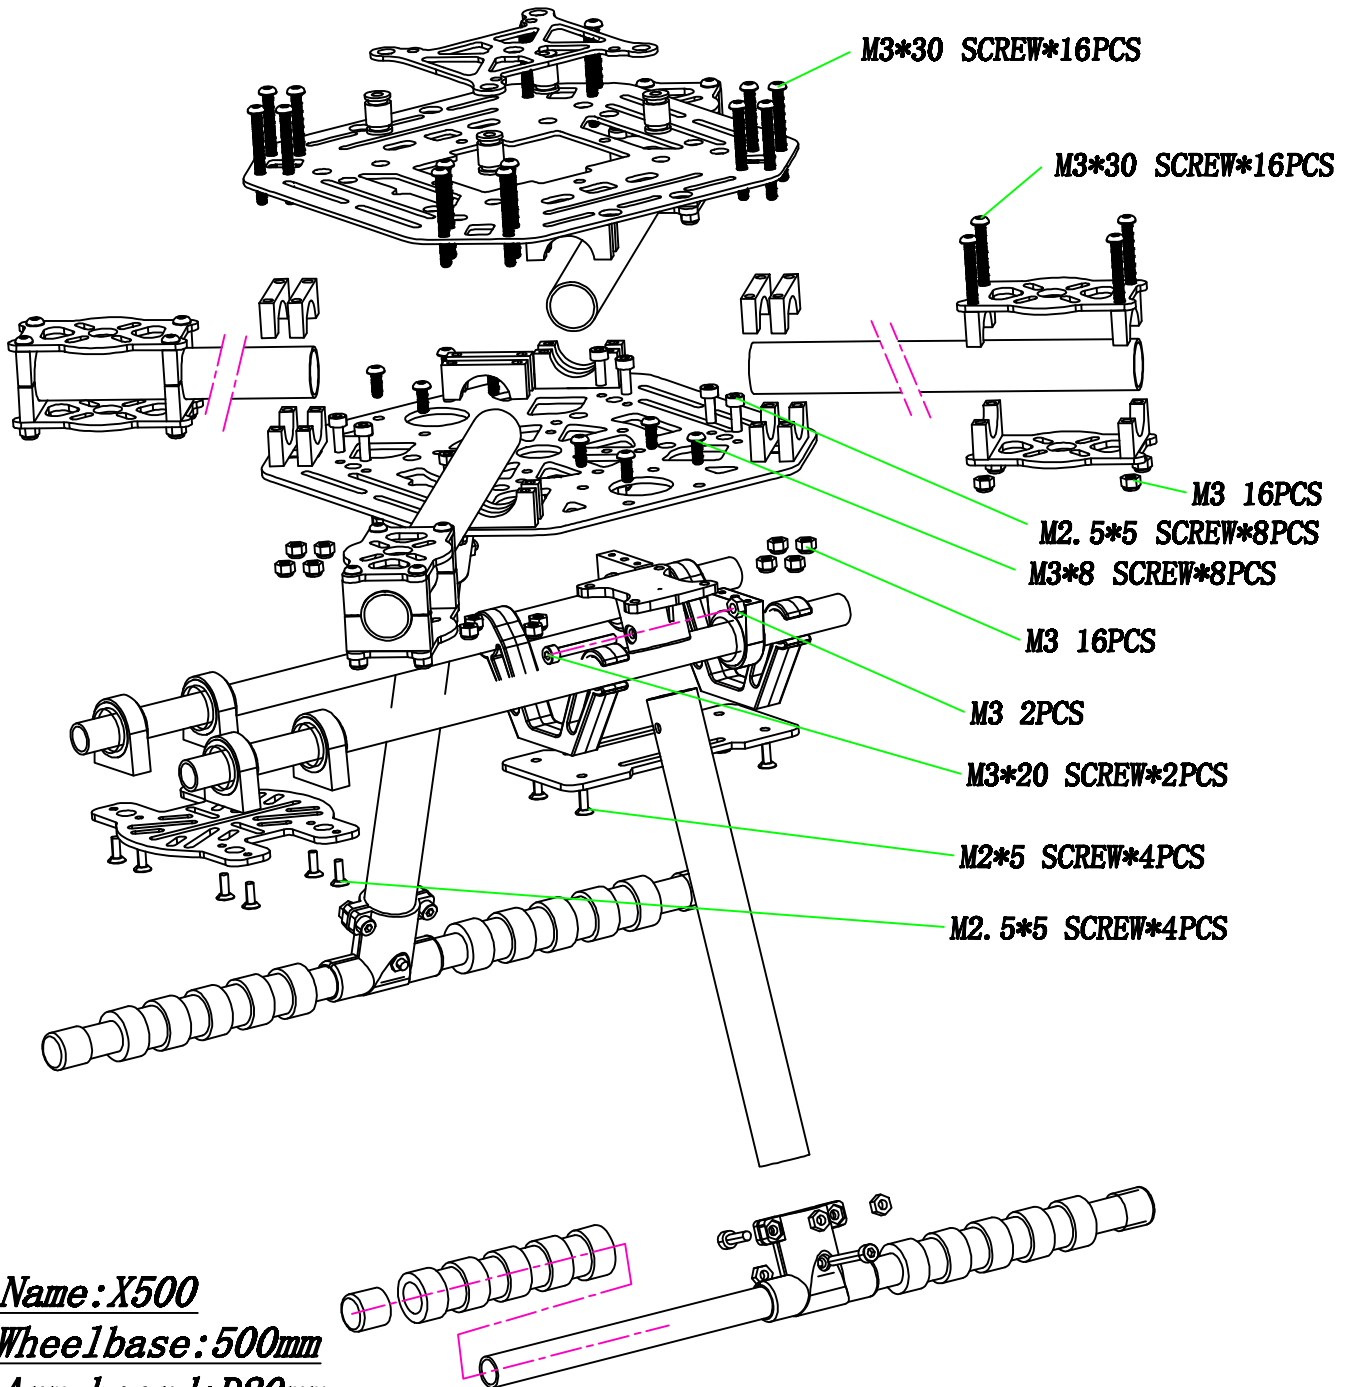

Frame Assembly Guide for X500

Name: X500

Wheelbase: 500mm

Arm board: D20mm

Other board: 2mm/1.5mm