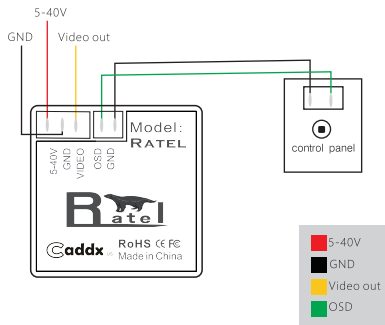

## Connection

\*Disconnect the 5D-OSD menu panel after OSD setting.

### Turbo Micro Ratel

Model	Caddx Ratel
Image Sensor	1/18" inch starlight HDR sensor
Horizontal Resolution	1200TVL
TV System	NTSC & PAL (changeable)
IMAGE	16:9 & 4:3 (changeable)
WDR	Super WDR (HDR)
Min. Illumination	Starlight
Lens	1.66mm, 2.1mm
Synchronization	Internal
Electronic Shutter	PAL: 1/50-100,000; NTSC: 1/60-100,000
S/N Ratio	>60dB (AGC OFF)
Video Output	CVBS
Camera OSD	Separate OSD
DNR	3-DNR
LANGUAGE	ENG/France/RUS/SPA/PU/KOREA/CHN/JAPAN
Day/Night	Auto/Color/B&W/EXT
Dimensions	19mm*19mm*19mm
Wide Power Input	DC 5-40V
Work Temperature	-20°C~+60°C
Work Humidity	20%-80%
Weight	8g (N.W.) / 40.5g (G.W.)