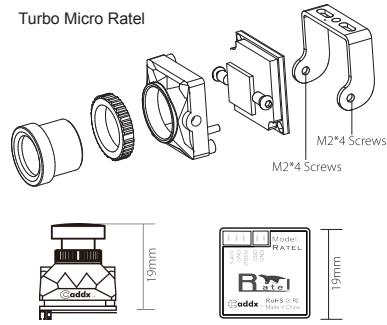

## Connection

\*Disconnect the 5D-OSD menu panel after OSD setting.

## Dimensions & Installation

### Turbo Micro Ratel

Model	Caddx Ratel
Image Sensor	1/18" inch starlight HDR sensor
Horizontal Resolution	1200TVL
TV System	NTSC & PAL (changeable)
IMAGE	16:9 & 4:3 (changeable)
WDR	Super WDR (HDR)
Min. Illumination	Starlight
Lens	1.66mm, 2.1mm
Synchronization	Internal
Electronic Shutter	PAL: 1/50-100,000; NTSC: 1/60-100,000
S/N Ratio	>60dB (AGC OFF)
Video Output	CVBS
Camera OSD	Separate OSD
DNR	3-DNR
LANGUAGE	ENG/France/RUS/SPA/PU/KOREA/CHN/JAPAN
Day/Night	Auto/Color/B&W/EXT
Dimensions	19mm*19mm*19mm
Wide Power Input	DC 5-40V
Work Temperature	-20°C~+60°C
Work Humidity	20%-80%
Weight	8g (N.W.) / 40.5g (G.W.)