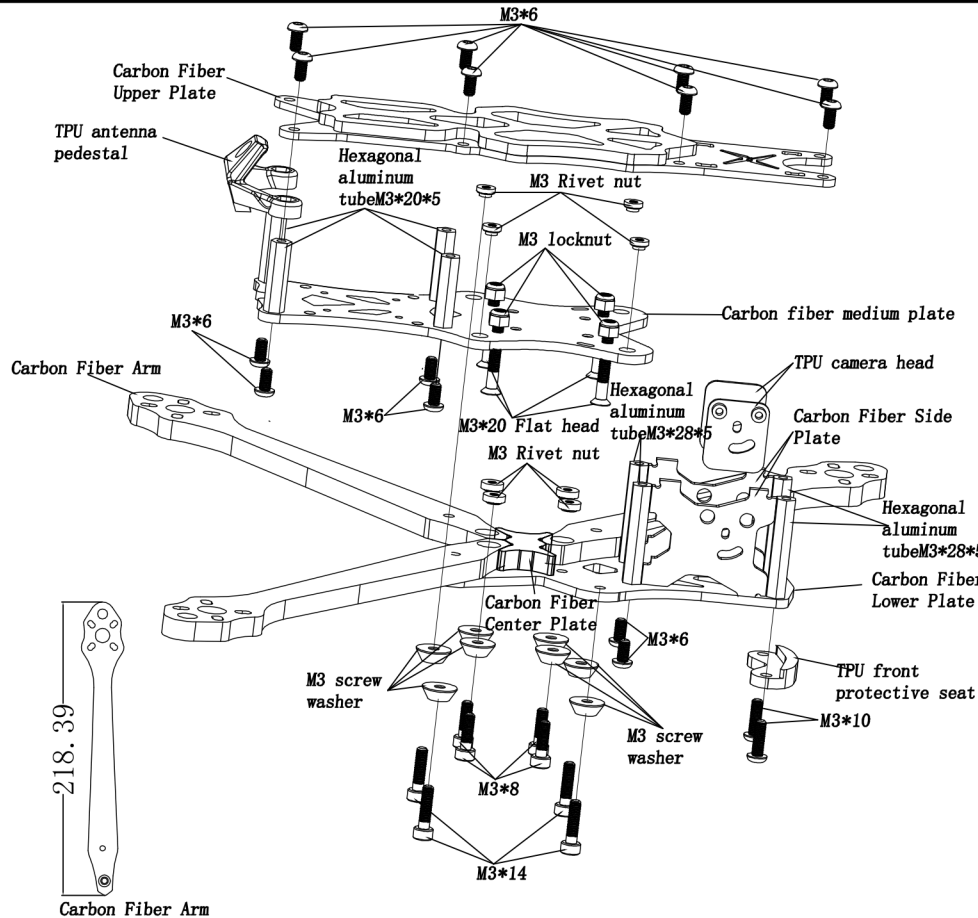

# APEX9 HD 9in Explainer (with 3DP)

**Recommended for ages 14 +**  
**The model is dangerous!**

**Carbon fiber board parameters and quantity**  
 Carbon Fiber Upper Plate Thickness: 2.0mm/1PCS  
 Carbon fiber medium plate thickness: 2.5mm/1PCS  
 Carbon Fiber Bottom Plate Thickness: 2.5mm/1PCS  
 Carbon Fiber Arm Thickness: 5.5mm/4PCS  
 Carbon Fiber Center Plate Thickness: 5.5mm/1PCS  
 Carbon fiber side plate thickness: 2.0mm/2PCS

**Product Specification and Quantity**  
 Black round cup: M3\*6/ Quantity 14pcs  
 Black round cup: M3\*10/ Quantity 2pcs  
 Black Cup Head: M3\*8/ Quantity 4pcs  
 Black Cup Head: M3\*14/ Quantity 4pcs  
 White Flat Top: M3\*20/ Quantity 4pcs  
 Platen rivet nut: M3/ Quantity 8pcs  
 Locknut: M3/ Quantity 4pcs  
 Screw shim: M3/ Quantity 8pcs  
 Hexagonal aluminum tube: M3\*20\*5/ Quantity 4pcs  
 Hexagonal aluminum tube: M3\*28\*5/ Quantity 4pcs  
 TPU antenna pedestal: 1pc  
 TPU camera head: 2pcs (One left and one right)  
 TPU front protective seat: 1pc