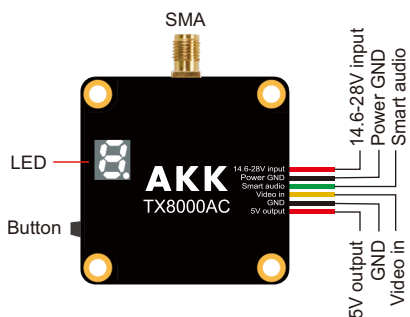

PRODUCT SPECIFICATION

| | |
|-------------------|--|
| Input voltage | 14.6V to 28V |
| Extra features | Smart audio |
| Power supply | 5V Camera @ under 500mA max. |
| Output power | 25/1000/3000/5000/8000mW |
| Microphone | Not supported |
| Antenna connector | SMA |
| Cable connector | JST, 6pin |
| Dimensions | 36 (W)x36 (D) mm, 30.5 x 30.5mm (hole) |
| Weight | 25g (excluding antenna) |
| Kit contents | 1x VTX, 1x cable, 1x pigtail |

**Ultra Long Range
All Channels Version**

TX8000AC

PRODUCT SPECIFICATION

Key features

- Support Smart audio
- 25/1000/3000/5000/8000mW power switchable
- Built-in cooling fan
- OSD configuration using smart audio
- 14.6-28V input with 5V output

Button control Channel select mode

One button is used to set channel, band and power.

Channel Select

Short press to change 8 channels.

Band Select

Press the button for 2 seconds, LED will flicker an letter, then short press to change 12 band from A-b-E-F-r-P-L-U-O-H-T-n

Power Select

Press the button for 3 seconds, LED will flicker an number quickly, then short press to change 5 power levels.

After setting, led will display letter-number-number flickering twice, representing band-channel-power level